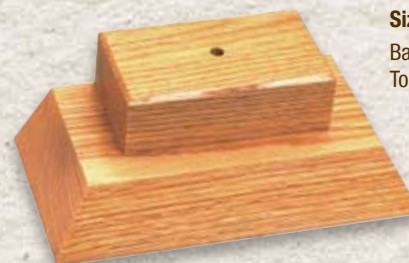

T221

Solid Oak Base

Sizes (inches)

- Base: 8x1.38x4
- Top: 4.5x1.38x2.5