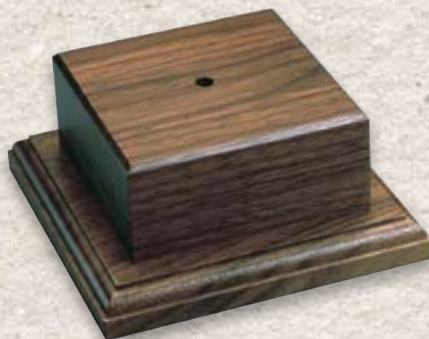

# COMPONENT BASES

## W202BK

Black Lacquered Cup Base

Sizes Available (inches)

- A - 2.5x2.5 (Top) x 1.75H + 0.75 Moulding
- B - 3x3 (Top) x 1.75H + 0.75 Moulding
- C - 4x4 (Top) x 1.75H + 0.75 Moulding
- D - 4.75x4.75 (Top) x 1.75H + 0.75 Moulding
- E - 5.5x5.5 (Top) x 1.75H + 0.75 Moulding