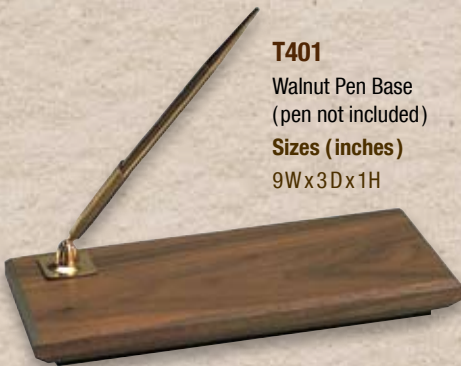

DESK ACCESSORIES & GIFT ITEMS

T401

Walnut Pen Base
(pen not included)
Sizes (inches)
9Wx3Dx1H